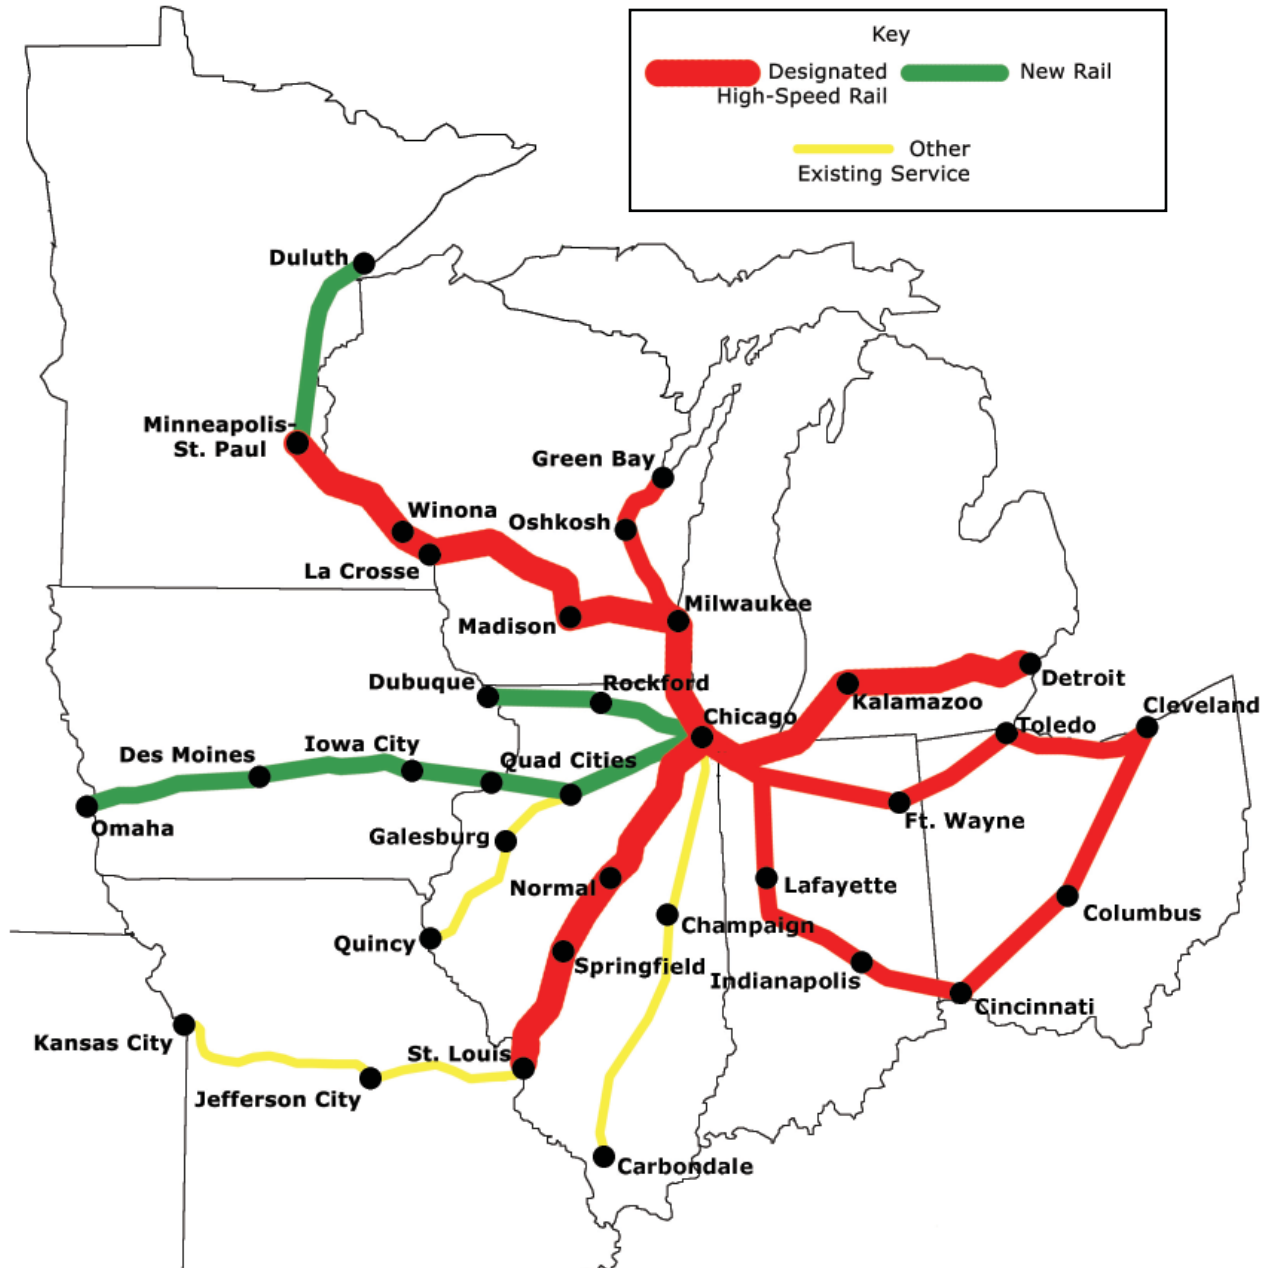

ENVIRONMENTAL LAW & POLICY CENTER
Protecting the Midwest's Environmental and Natural Heritage

Midwest High-Speed Rail Network

For more information, please contact:

Environmental Law & Policy Center
35 East Wacker Drive, Suite 1300 Chicago, Illinois 60601
Phone: (312) 673-6500 Fax: (312) 795-3730
www.ELPC.org